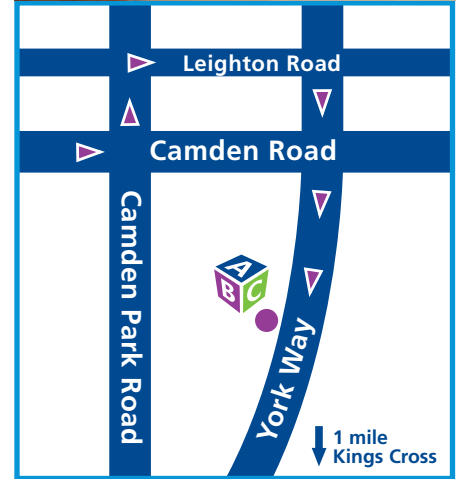

Directions to ABC Selfstore York Way...

Travelling by... Tube

Nearest Underground Station:
Caledonian Road
(**Piccadilly Line**)

Walking time to the store:
Approx. 10 minutes.

Take a left as you leave the station, then take the first left turn onto North Road. Walk to the end of North Road and the store will be directly opposite you.