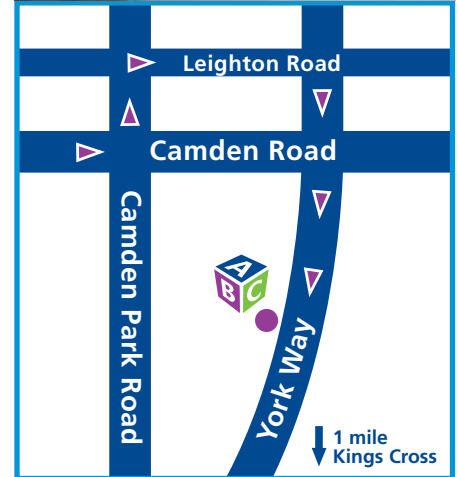

Directions to ABC Selfstore York Way...

Travelling by... Road

ABC Selfstore is located at the **Camden end of York Way**. (This part of York Way is a One Way Street). There is some parking in our covered loading bay and also street parking at the store.

From Camden

Journey Time:

Approx. 5 minutes

Directions:

- Drive north up **Camden Road**.
- Turn left at the lights into **Torriano Avenue**.
- At the T junction turn right into **Leighton Rd**.
- At the next T junction turn right into **Brecknock Rd**, cross the **Camden Road** into **York Way**.
- Drive along for 200 yards & you'll see us on the right.

From Kings Cross

Journey Time:

Approx. 5 minutes

Directions:

- Drive north up **York Way**.
- Follow the one way system along **Camden Park Road**.
- Cross the **Camden Road** into **Torriano Avenue**.
- At the T junction turn right into **Leighton Road**.
- At the next T junction turn right into **Brecknock Rd**.
- Re-cross the **Camden Road** into **York Way**.
- Drive along for 200 yards and you'll see us on the right.

Journey Time:

Approx. 10 minutes

Directions:

- Drive down **Dartmouth Park Road**.
- Stay on **Dartmouth Park Road**, it becomes **Brecknock Rd**. Continue until you cross the **Camden Rd** into **York Way**.
- Drive along for 200 yards & you'll see us on the right.