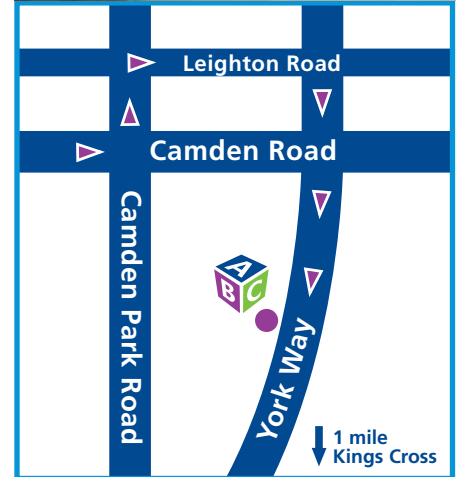

From Camden

Journey Time:

Approx. 5 minutes

Directions:

- Drive north up **Camden Road**.
- Turn left at the lights into **Torriano Avenue**.
- At the T junction turn right into **Leighton Rd**.
- At the next T junction turn right into **Brecknock Rd**, cross the **Camden Road** into **York Way**.
- Drive along for 200 yards & you'll see us on the right.

From Kings Cross

Journey Time:

Approx. 5 minutes

Directions:

- Drive north up **York Way**.
- Follow the one way system along **Camden Park Road**.
- Cross the **Camden Road** into **Torriano Avenue**.
- At the T junction turn right into **Leighton Road**.
- At the next T junction turn right into **Brecknock Rd**.
- Re-cross the **Camden Road** into **York Way**.
- Drive along for 200 yards and you'll see us on the right.

Journey Time:

Approx. 10 minutes

Directions:

- Drive down **Dartmouth Park Road**.
- Stay on **Dartmouth Park Road**, it becomes **Brecknock Rd**. Continue until you cross the **Camden Rd** into **York Way**.
- Drive along for 200 yards & you'll see us on the right.

From Chalk Farm/Hampstead

Journey Time:

Approx. 5 minutes

Directions:

- From **Haverstock Hill**, turn into **Prince of Wales Road**.
- Drive along for 1/2 mile then turn left into **Anglers Lane**. (1st turning past the lights at **Grafton Road**).
- Go to the end of **Anglers Lane** then turn left into **Kentish Town Road**.
- Turn right at the lights by the tube station into **Leighton Road**.
- At the end of **Leighton Road**, turn right into **Brecknock Road**.
- Cross the **Camden Road** into **York Way**.
- Drive along for 200 yards & you'll see us on the right.