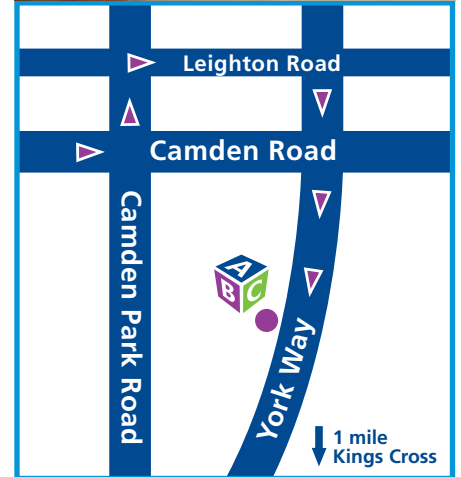

Directions to ABC Selfstore York Way...

From Chalk Farm/ Hampstead

Bus No(s): **31** towards

Camden Town,

168 towards **Old Kent Road**

Bus Stop to get off at:

Sainsbury's in Camden Road.

Directions from Bus Stop &

Walking Time: Cross the road, then take Bus 29 or 253. Get off at the junction of Camden Road and York Way. Walk down York Way for approximately 200 yards and you will see us on the right.

Walking Time: Approx. 2 mins.

Camden

145 - 147 York Way

London N7 9LG

t 0800 015 0939

f 020 7485 4687

e info-yw@abcselfstore.co.uk