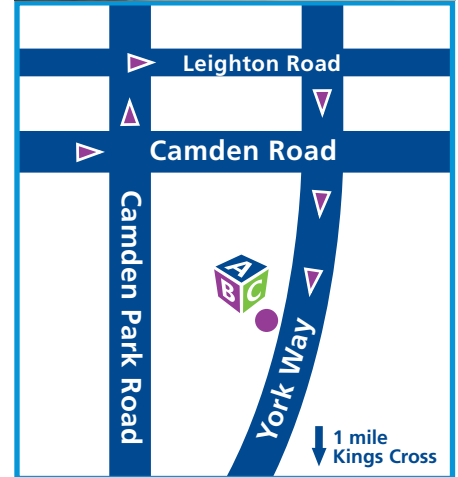

From Highgate

Bus No(s): **390** towards **Notting Hill Gate**.

Bus Stop to get off at: The Total garage at the York Way junction of Camden Park Road.

Directions from Bus Stop & Walking Time: Walk north from the garage, up York Way for 200 yards and you'll find us on the left.

Walking Time: Approx. 1 min.

Camden

**145 - 147 York Way
London N7 9LG**

t 0800 015 0939

f 020 7485 4687

e info-yw@abcselfstore.co.uk