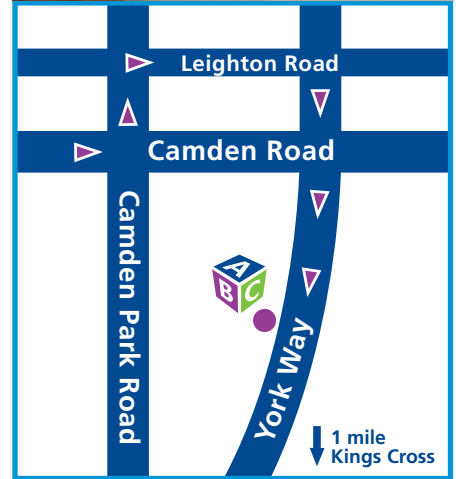

### From Camden

**Journey Time:**

Approx. 5 minutes

**Directions:**

- Drive north up **Camden Road**.
- Turn left at the lights into **Torriano Avenue**.
- At the T junction turn right into **Leighton Rd**.
- At the next T junction turn right into **Brecknock Rd**, cross the **Camden Road** into **York Way**.
- Drive along for 200 yards & you'll see us on the right.

### From Holloway

**Journey Time:**

Approx. 8 minutes

**Directions:**

- Drive up **Camden Road**.
- Turn left at the junction of **York Way**, (by **Andrews Office Furniture**).
- Drive along for 200 yards & you'll see us on the right.

### From Kings Cross

**Journey Time:**

Approx. 5 minutes

**Directions:**

- Drive north up **York Way**.
- Follow the one way system along **Camden Park Road**.
- Cross the **Camden Road** into **Torriano Avenue**.
- At the T junction turn right into **Leighton Road**.
- At the next T junction turn right into **Brecknock Rd**.
- Re-cross the **Camden Road** into **York Way**.
- Drive along for 200 yards and you'll see us on the right.

## From Highgate

Journey Time:

Approx. 10 minutes

Directions:

- Drive down **Dartmouth Park Road**.
- Stay on **Dartmouth Park Road**, it becomes **Brecknock Rd**. Continue until you cross the **Camden Rd** into **York Way**.
- Drive along for 200 yards & you'll see us on the right.