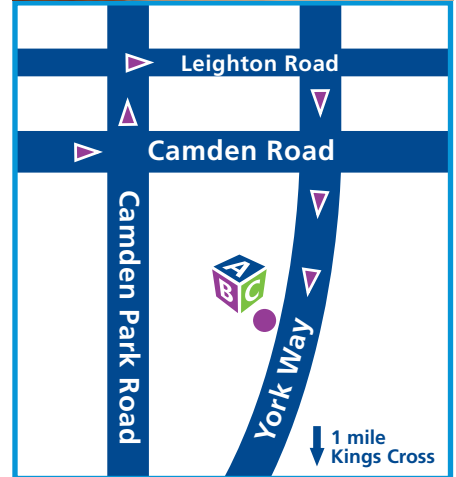

## From Chalk Farm/ Hampstead

Bus No(s): **31** towards

**Camden Town,**

**168** towards **Old Kent Road**

Bus Stop to get off at:

Sainsbury's in Camden Road.

Directions from Bus Stop &

**Walking Time:** Cross the road, then take Bus 29 or 253. Get off at the junction of Camden Road and York Way. Walk down York Way for approximately 200 yards and you will see us on the right.

# Directions to ABC Selfstore York Way...

## Travelling by... Tube

Nearest Underground Station:  
**Caledonian Road**  
(**Piccadilly Line**)

Walking time to the store:  
Approx. 10 minutes.

Take a left as you leave the station, then take the first left turn onto North Road. Walk to the end of North Road and the store will be directly opposite you.

## From Highgate

Journey Time:

Approx. 10 minutes

Directions:

- Drive down **Dartmouth Park Road**.
- Stay on **Dartmouth Park Road**, it becomes **Brecknock Rd**. Continue until you cross the **Camden Rd** into **York Way**.
- Drive along for 200 yards & you'll see us on the right.