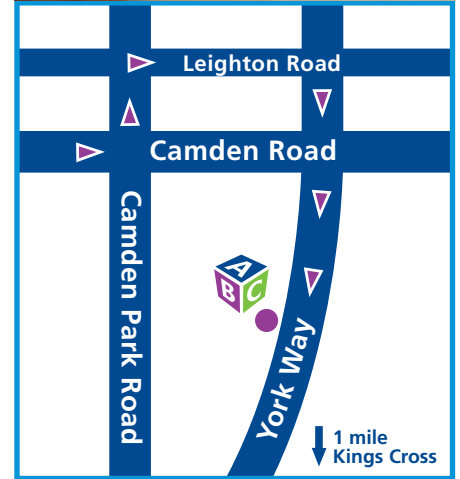

Directions to ABC Selfstore York Way...

From Chalk Farm/ Hampstead

Bus No(s): **31** towards

Camden Town,

168 towards **Old Kent Road**

Bus Stop to get off at:

Sainsbury's in Camden Road.

Directions from Bus Stop &

Walking Time: Cross the road, then take Bus 29 or 253. Get off at the junction of Camden Road and York Way. Walk down York Way for approximately 200 yards and you will see us on the right.

Walking Time: Approx. 2 mins.

Camden

145 - 147 York Way

London N7 9LG

t 0800 015 0939

f 020 7485 4687

e info-yw@abcselfstore.co.uk