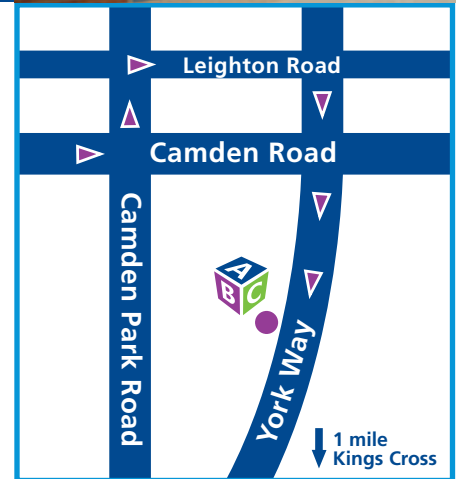

## Travelling by... Bus

Nearest Bus Stops: **Camden Road, junction of York Way**

## From Chalk Farm/ Hampstead

Bus No(s): **31** towards

**Camden Town,**

**168** towards **Old Kent Road**

Bus Stop to get off at:

Sainsbury's in Camden Road.

Directions from Bus Stop &

**Walking Time:** Cross the road, then take Bus 29 or 253. Get off at the junction of Camden Road and York Way. Walk down York Way for approximately 200 yards and you will see us on the right.

## From Highgate

Journey Time:

Approx. 10 minutes

Directions:

- Drive down **Dartmouth Park Road**.
- Stay on **Dartmouth Park Road**, it becomes **Brecknock Rd**. Continue until you cross the **Camden Rd** into **York Way**.
- Drive along for 200 yards & you'll see us on the right.

## From Chalk Farm/Hampstead

Journey Time:

Approx. 5 minutes

Directions:

- From **Haverstock Hill**, turn into **Prince of Wales Road**.
- Drive along for 1/2 mile then turn left into **Anglers Lane**. (1st turning past the lights at **Grafton Road**).
- Go to the end of **Anglers Lane** then turn left into **Kentish Town Road**.
- Turn right at the lights by the tube station into **Leighton Road**.
- At the end of **Leighton Road**, turn right into **Brecknock Road**.
- Cross the **Camden Road** into **York Way**.
- Drive along for 200 yards & you'll see us on the right.