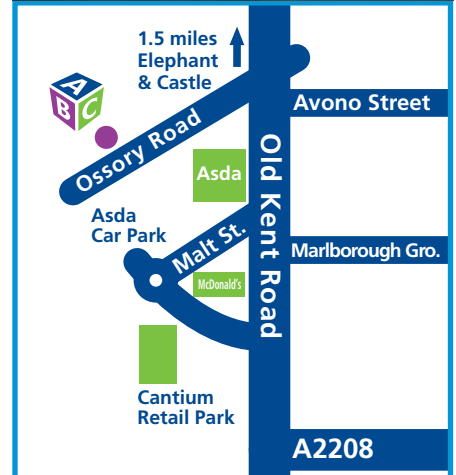

From Liverpool Street

Bus No(s): **344** towards
Clapham Junction, then alight
at **Elephant and Castle** take a
172 towards **New Cross**.

Bus Stop to get off at:
Malt Street Stop
(Just opposite ASDA).

Directions from Bus Stop & Walking Time: Cross over the Old Kent Road and facing the ASDA Superstore, the road on the right is Ossory Road, walk straight down and we are at the end of this short road.

Walking Time:
Approx. 2 mins.

Southwark

54 - 80 Ossory Road
London SE1 5AN

t 0800 015 0896

f 020 7232 5692

e info-or@abcselfstore.co.uk