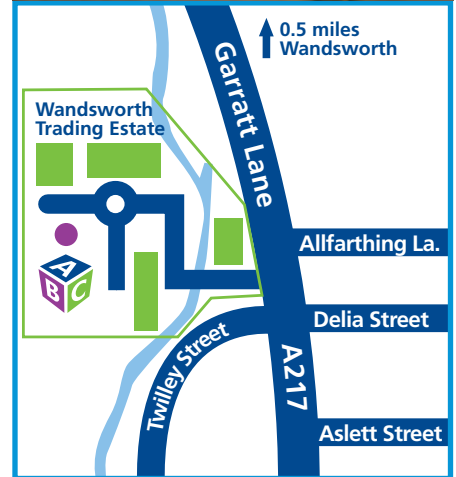

# Directions to ABC Selfstore Garratt Lane...

## Travelling by... Tube

Nearest Underground Station:  
**Southfields (District Line)**

Walking Time to the store:  
Approx. 20-25 minutes.

**Directions from the Station:**  
Come out of the station and cross the road. Walk along Pirbright Road. Follow this road until you reach Merton Road. Then take a left and walk along Merton Road. Then take the 1st right (Kimber Road) follow this road to the end and you are now on Garratt Lane. Then take the 3rd left and you will now have entered the Wandsworth Trading Estate. Straight ahead of you you will see the ABC Logo on the tallest building on the estate. Follow the road ahead as it first bears to the right and then back to the left.

## Wandsworth

**Unit 3**

**Wandsworth Trading Estate**

**118 - 120 Garratt Lane**

**London SW18 4DJ**

**t 0800 015 0787**

**f 020 8874 3777**

**e [info-gl@abcselfstore.co.uk](mailto:info-gl@abcselfstore.co.uk)**