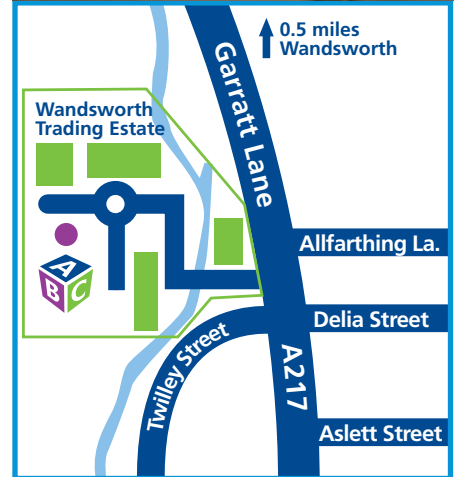

Directions to ABC Selfstore Garratt Lane...

Travelling by... Road

ABC Selfstore is located at **Wandsworth Trading Estate, 118/120 Garratt Lane**, about half a mile South of the **Southside shopping Centre**.

If travelling South on **Garratt Lane**, the trading estate is on your right, and on your left if travelling North.

There is plenty of free parking at the store.

From Wandsworth

Journey Time:
Approx. 4 minutes

Directions:

- Driving from **Wandsworth**, follow **Garratt Lane** until you see the **Old Sergeant Public House**.
- Then take the 1st right.
- This is the entrance to the **Wandsworth Trading Estate**
- The ABC store is clearly visible at the rear of the estate.

Journey Time:

Approx. 20 minutes

Directions:

- Join the **A218**, and then drive along **Durnsford Road**.
- Continue along the **A218** on **Merton Road**.
- Continue along **Merton Road** then take a right onto **Kimber Road**.
- Follow **Kimber Road** to the end.
- Now take a left to join **Garratt Lane (A217)**.
- You will see two bathroom showrooms on the left hand side of the road. Take the 1st left after the second bathroom showroom (the 3rd left after Kimber Road) into **Wandsworth Trading Estate**.
- The ABC store is clearly visible at the rear of the estate.