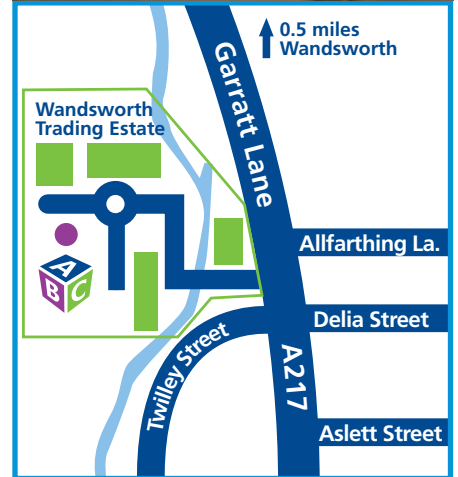

From Tooting

Journey Time:
Approx. 20 minutes

Directions:

- From **Tooting Broadway** join **Garratt Lane (A217)**.
- Proceed along the **Garratt Lane**.
- You will see two bathroom showrooms on the left hand side of the road, take the 1st left after the second bathroom showroom (the 3rd left after Kimber Road) into **Wandsworth Trading Estate**.
- The ABC store is clearly visible at the rear of the estate.

Wandsworth

Unit 3

Wandsworth Trading Estate
118 - 120 Garratt Lane
London SW18 4DJ

t 0800 015 0787

f 020 8874 3777

e info-gl@abcselfstore.co.uk