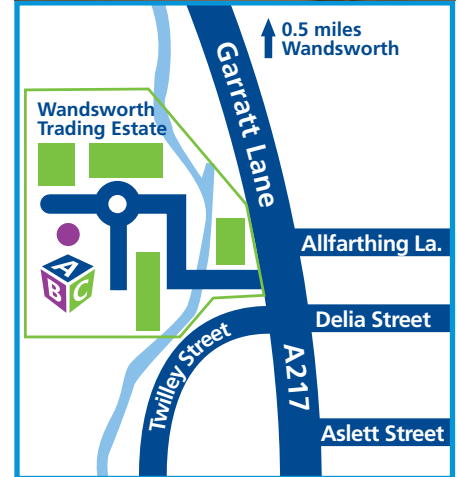

From Wimbledon

Bus No(s): **156** towards
Vauxhall

Bus Stop to get off at: 1st stop
after **Sainsbury's**.

Directions from Bus Stop & Walking Time: As you get off the bus you will see the Old Sergeant pub on the opposite side of the road. As you look at the pub, you will see a set of traffic lights and about 50 metres to the left the entrance to Wandsworth Trading Estate. Enter the Trading Estate and straight ahead of you, you will see the ABC Logo on the tallest building on the estate. Follow the road ahead as it first bears to the right and then back to the left. You will then arrive at ABC Selfstore.

Walking Time: Approx. 2 mins.

Wandsworth

Unit 3

**Wandsworth Trading Estate
118 - 120 Garratt Lane
London SW18 4DJ**

t 0800 015 0787

f 020 8874 3777

e info-gl@abcselfstore.co.uk