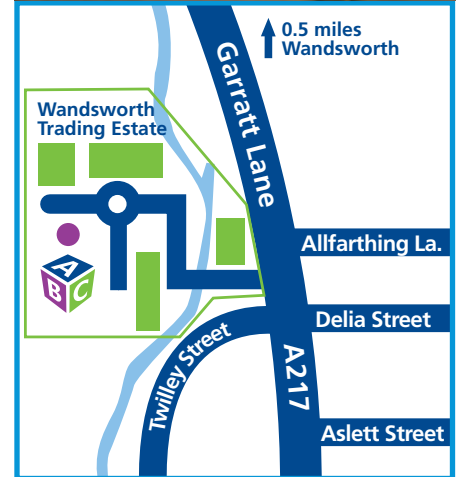

Travelling by... Tube

Nearest Underground Station:
Southfields (District Line)

Walking Time to the store:
Approx. 20-25 minutes.

Directions from the Station:
Come out of the station and cross the road. Walk along Pirbright Road. Follow this road until you reach Merton Road. Then take a left and walk along Merton Road. Then take the 1st right (Kimber Road) follow this road to the end and you are now on Garratt Lane. Then take the 3rd left and you will now have entered the Wandsworth Trading Estate. Straight ahead of you you will see the ABC Logo on the tallest building on the estate. Follow the road ahead as it first bears to the right and then back to the left.

ABC Selfstore is located at **Wandsworth Trading Estate, 118/120 Garratt Lane**, about half a mile South of the **Southside shopping Centre**.

If travelling South on **Garratt Lane**, the trading estate is on your right, and on your left if travelling North.

There is plenty of free parking at the store.

From Wandsworth

Journey Time:
Approx. 4 minutes

Directions:

- Driving from **Wandsworth**, follow **Garratt Lane** until you see the **Old Sergeant Public House**.
- Then take the 1st right.
- This is the entrance to the **Wandsworth Trading Estate**
- The ABC store is clearly visible at the rear of the estate.

Journey Time:

Approx. 20 minutes

Directions:

- Join the **A218**, and then drive along **Durnsford Road**.
- Continue along the **A218** on **Merton Road**.
- Continue along **Merton Road** then take a right onto **Kimber Road**.
- Follow **Kimber Road** to the end.
- Now take a left to join **Garratt Lane (A217)**.
- You will see two bathroom showrooms on the left hand side of the road. Take the 1st left after the second bathroom showroom (the 3rd left after Kimber Road) into **Wandsworth Trading Estate**.
- The ABC store is clearly visible at the rear of the estate.