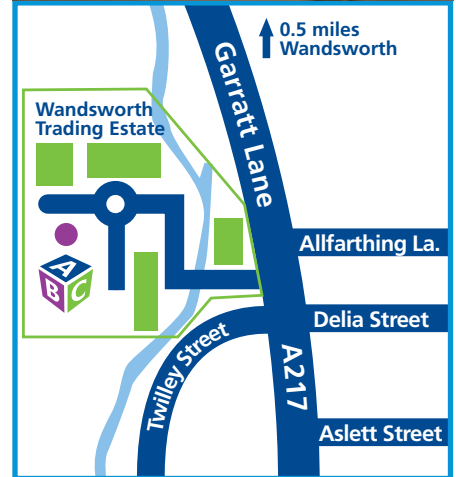

From Wimbledon

Bus No(s): **156** towards
Vauxhall

Bus Stop to get off at: 1st stop
after **Sainsbury's**.

Directions from Bus Stop & Walking Time: As you get off the bus you will see the Old Sergeant pub on the opposite side of the road. As you look at the pub, you will see a set of traffic lights and about 50 metres to the left the entrance to Wandsworth Trading Estate. Enter the Trading Estate and straight ahead of you, you will see the ABC Logo on the tallest building on the estate. Follow the road ahead as it first bears to the right and then back to the left. You will then arrive at ABC Selfstore.

Walking Time: Approx. 2 mins.

Wandsworth

Unit 3

**Wandsworth Trading Estate
118 - 120 Garratt Lane
London SW18 4DJ**

t 0800 015 0787

f 020 8874 3777

e info-gl@abcselfstore.co.uk