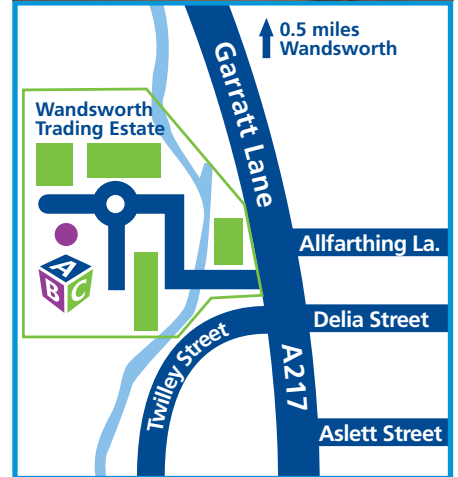

Travelling by... Tube

Nearest Underground Station:
Southfields (District Line)

Walking Time to the store:
Approx. 20-25 minutes.

Directions from the Station:
Come out of the station and cross the road. Walk along Pirbright Road. Follow this road until you reach Merton Road. Then take a left and walk along Merton Road. Then take the 1st right (Kimber Road) follow this road to the end and you are now on Garratt Lane. Then take the 3rd left and you will now have entered the Wandsworth Trading Estate. Straight ahead of you you will see the ABC Logo on the tallest building on the estate. Follow the road ahead as it first bears to the right and then back to the left.

ABC Selfstore is located at **Wandsworth Trading Estate, 118/120 Garratt Lane**, about half a mile South of the **Southside shopping Centre**.

If travelling South on **Garratt Lane**, the trading estate is on your right, and on your left if travelling North.

There is plenty of free parking at the store.

From Wandsworth

Journey Time:
Approx. 4 minutes

Directions:

- Driving from **Wandsworth**, follow **Garratt Lane** until you see the **Old Sergeant Public House**.
- Then take the 1st right.
- This is the entrance to the **Wandsworth Trading Estate**
- The ABC store is clearly visible at the rear of the estate.

From Tooting

Journey Time:
Approx. 20 minutes

Directions:

- From **Tooting Broadway** join **Garratt Lane (A217)**.
- Proceed along the **Garratt Lane**.
- You will see two bathroom showrooms on the left hand side of the road, take the 1st left after the second bathroom showroom (the 3rd left after Kimber Road) into **Wandsworth Trading Estate**.
- The ABC store is clearly visible at the rear of the estate.