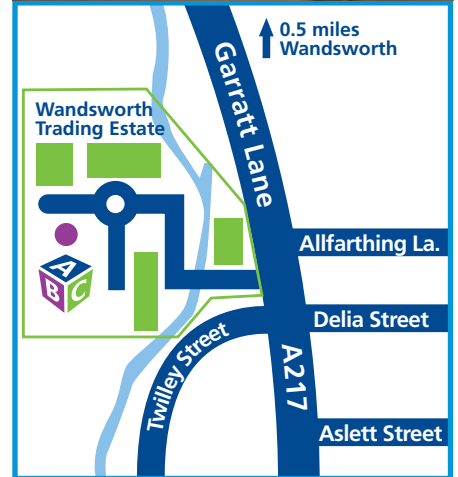

Travelling by... Tube

Nearest Underground Station:
Southfields (District Line)

Walking Time to the store:
Approx. 20-25 minutes.

Directions from the Station:
Come out of the station and cross the road. Walk along Pirbright Road. Follow this road until you reach Merton Road. Then take a left and walk along Merton Road. Then take the 1st right (Kimber Road) follow this road to the end and you are now on Garratt Lane. Then take the 3rd left and you will now have entered the Wandsworth Trading Estate. Straight ahead of you you will see the ABC Logo on the tallest building on the estate. Follow the road ahead as it first bears to the right and then back to the left.

ABC Selfstore is located at **Wandsworth Trading Estate, 118/120 Garratt Lane**, about half a mile South of the **Southside shopping Centre**.

If travelling South on **Garratt Lane**, the trading estate is on your right, and on your left if travelling North.

There is plenty of free parking at the store.

From Wandsworth

Journey Time:
Approx. 4 minutes

Directions:

- Driving from **Wandsworth**, follow **Garratt Lane** until you see the **Old Sergeant Public House**.
- Then take the 1st right.
- This is the entrance to the **Wandsworth Trading Estate**
- The ABC store is clearly visible at the rear of the estate.

Journey Time:

Approx. 20 minutes

Directions:

- Join the **A218**, and then drive along **Durnsford Road**.
- Continue along the **A218** on **Merton Road**.
- Continue along **Merton Road** then take a right onto **Kimber Road**.
- Follow **Kimber Road** to the end.
- Now take a left to join **Garratt Lane (A217)**.
- You will see two bathroom showrooms on the left hand side of the road. Take the 1st left after the second bathroom showroom (the 3rd left after Kimber Road) into **Wandsworth Trading Estate**.
- The ABC store is clearly visible at the rear of the estate.